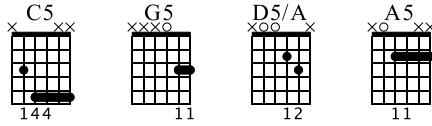

# It Ain't Like That

Standard tuning

$\text{♩} = 104$

S-Gt

mf

full

full

T  
A  
B

0  
0  
1  
2  
2  
0

3

0  
0  
1  
2  
2  
0

3

3

P.M.

T  
A  
B

2 2 3 3 3 5 3 2 2 2 3 3 3 5 3 2